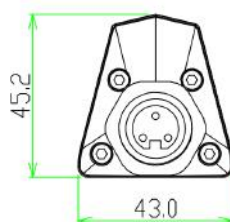

L1	L2
1200mm	1245mm	1198mm
1500mm	1574mm	1527mm
1900mm	1930mm	1883mm
2400mm	2320mm	2273mm
3000mm	2920mm	2873mm